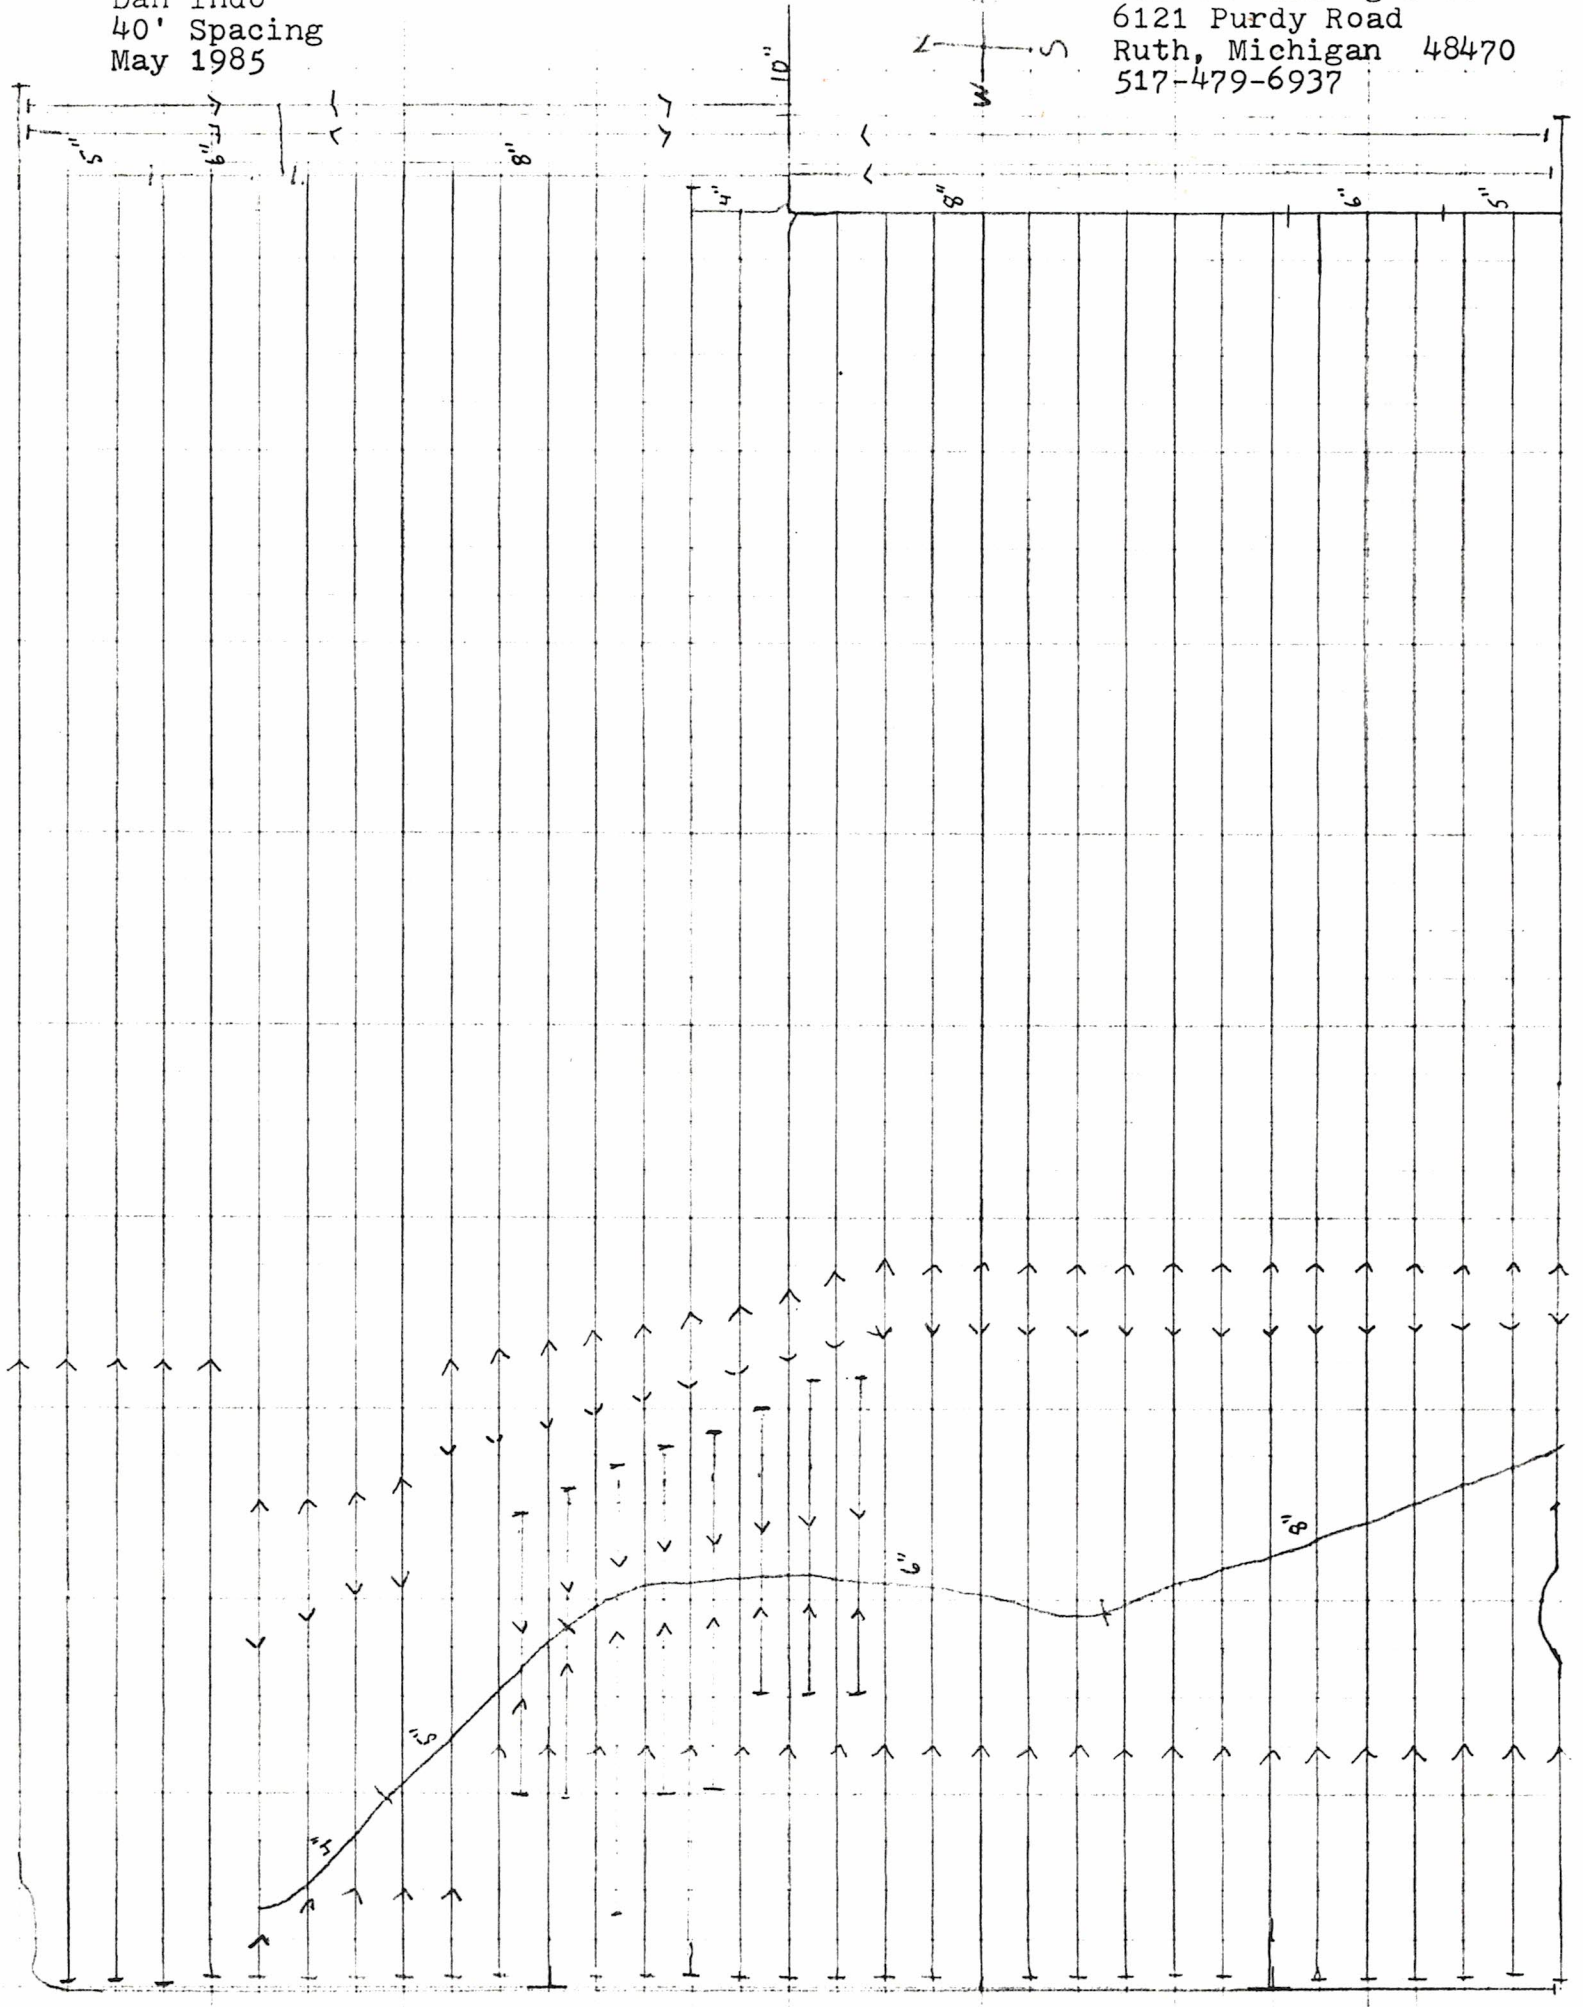

Dan Indo
40' Spacing
May 1985

Bischer Tiling Inc.
6121 Purdy Rd.
Ruth, Michigan 48470
517-479-6937

Dan Indo
40' Spacing
May 1985

Bischer Tiling Inc.
6121 Purdy Road
Ruth, Michigan 48470
(517) 479-6937

Dan Indo
40' Spacing
May 1985

DISCHER TILING INC.
6121 Purdy Road
Ruth, Michigan 48470
517-479-6937

BISCHER TILING, INC.

6121 Purdy Road
RUTH, MI 48470
(517) 479-3267

Maps Not Drawn to Exact Specifications

JOB XXXXX-XXXXX

SHEET NO. _____ OF _____

CALCULATED BY _____ DATE _____

CHECKED BY _____ DATE _____

SCALE _____

JULY-1994

3" TILE

MELVIN BISCHER
BISCHER TILING, INC.
6121 PURDY ROAD
RUTH, MI 48470
(517) 479-3267

DAN INDO