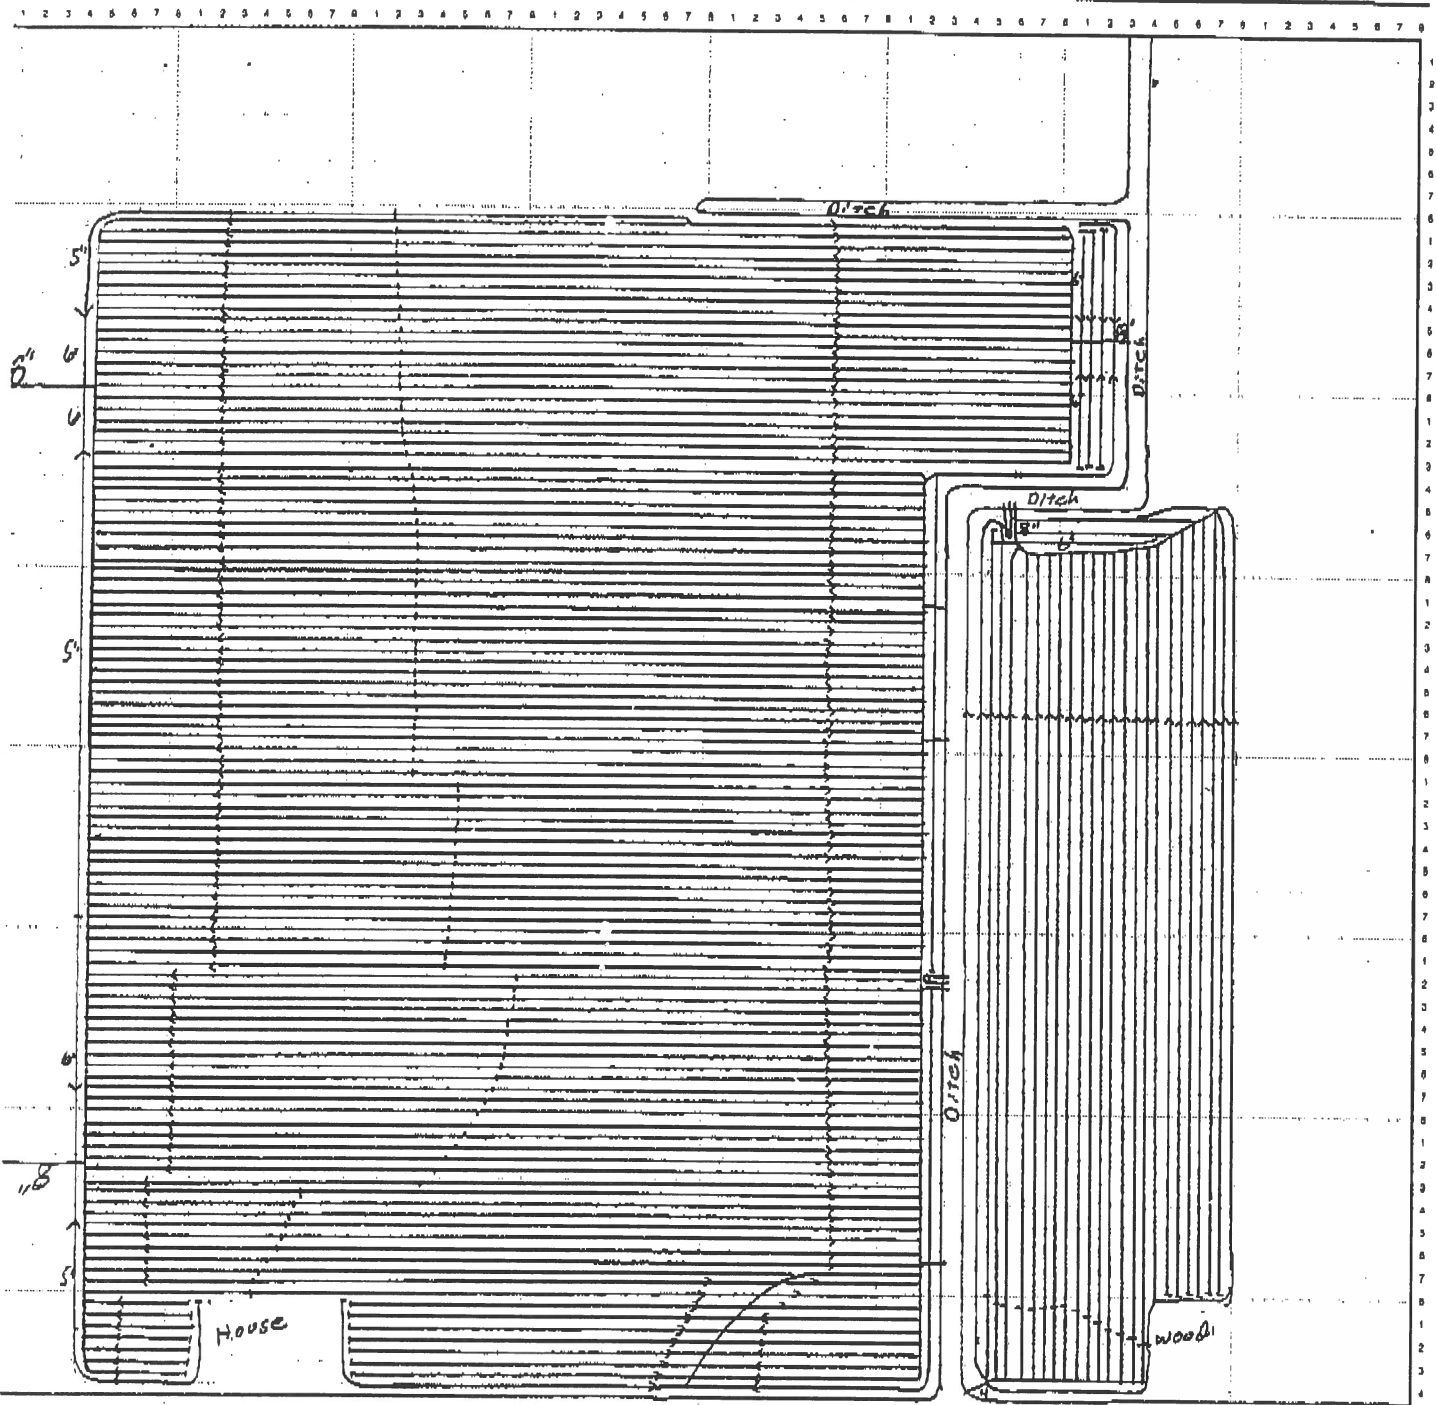

Bischer Tiling, Inc.

6121 Purdy Road

Ruth, MI 48470

Office: 989-479-3267

Fax: 989-479-3524

SEND TO: _____
ATTENTION: MARY BARANSKI
FAX #: 405-962-7504
TOTAL PAGES (INCLUDING COVER): 2

FROM: Janet

DATE: 9-22-2016

Thank you.

1999
 3" TILE
 25' SPACING

BISCHER TILING, INC.
 6121 PURDY ROAD
 RUTH, MI 48470

BRANASKI

BISCHER TILING, INC.
 6121 Purdy Road
 RUTH, MI 48470
 (517) 479-3267
 Maps Not Drawn to Exact Specifications